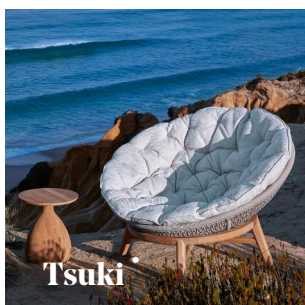

Matching collections